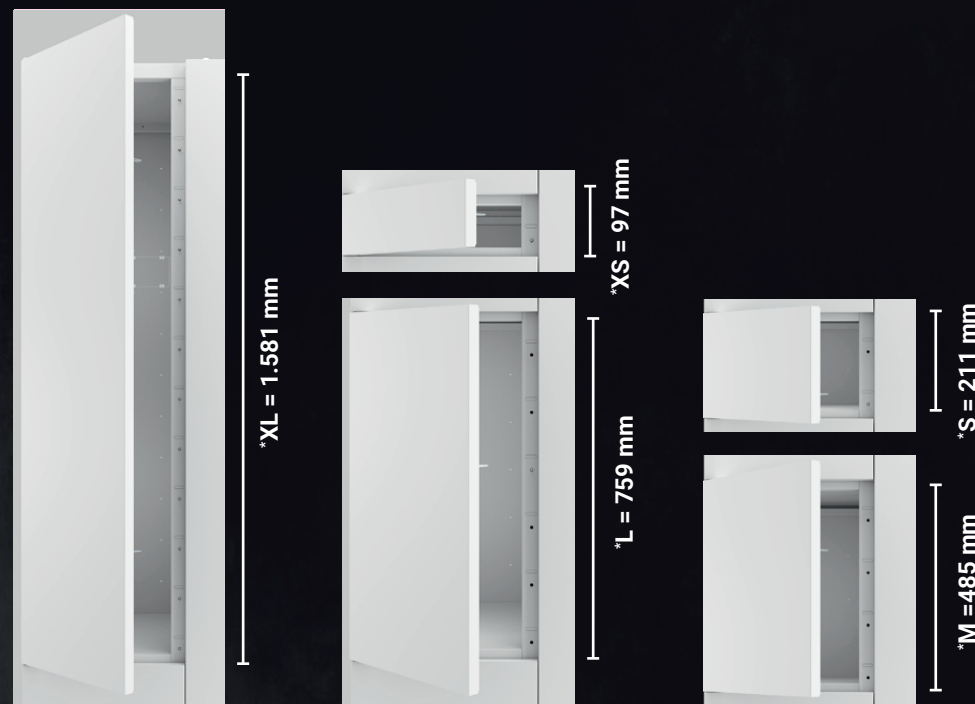

Function Description Hardware

- individual equipment with compartment sizes from „XS“ to „XL“
- each cabinet half is divided into 12 height units (HU)
- can be freely designed with the available compartment sizes in such a way that the sum of the compartments results is 12 HU, e.g.:

$$\begin{array}{r}
 4 \times \text{„XS“-compartments} \quad (4 \times 1 \text{ HE}) \\
 + 2 \times \text{„S“-compartments} \quad (2 \times 2 \text{ HE}) \\
 + 1 \times \text{„M“-compartments} \quad (1 \times 4 \text{ HE}) \\
 \hline
 = 12 \text{ HE}
 \end{array}$$

Compartment Sizes

- compartment inside dimensions: 363 x 566 mm (W x D)
- compartment heights*
- up to 160 compartments possible
- electric locks

- subsequent extension possible
- maintenance shaft and technical module tamper-proof locks secured
- colour: RAL9016 traffic white
- customised foiling possible

Technical Module

- 1x is required for a pick-up station (6 HU)
- it is used in a cabinet on the left or right top
- 14" touch screen for easy operation
- QR-code scanner, optimised for fast and secure scanning from smartphone