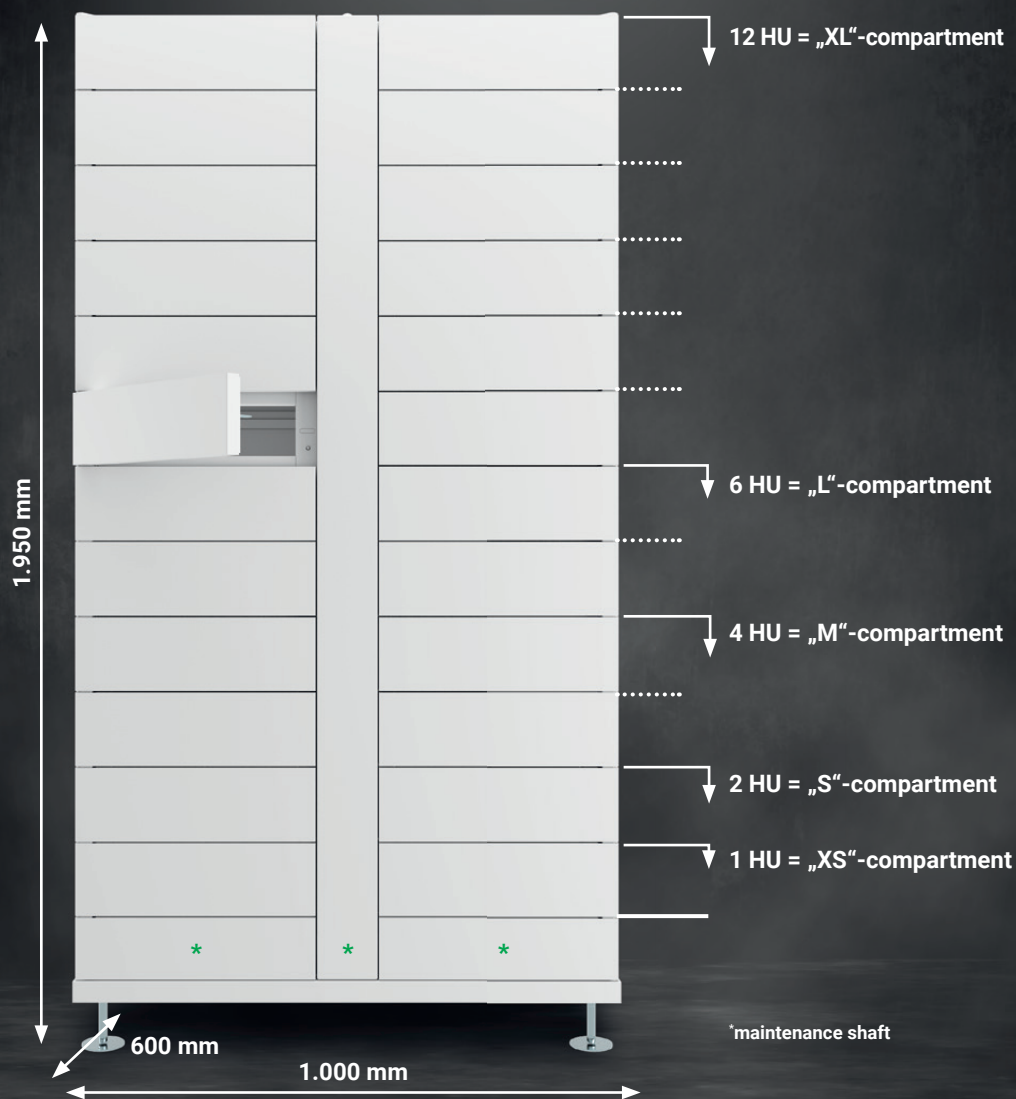

Function Description Hardware

- individual equipment with compartment sizes from „XS“ to „XL“
- each cabinet half is divided into 12 height units (HU)
- can be freely designed with the available compartment sizes in such a way that the sum of the compartments results is 12 HU, e.g.:

$$\begin{array}{r}
 4 \times \text{„XS“-compartments} \quad (4 \times 1 \text{ HE}) \\
 + 2 \times \text{„S“-compartments} \quad (2 \times 2 \text{ HE}) \\
 + 1 \times \text{„M“-compartments} \quad (1 \times 4 \text{ HE}) \\
 \hline
 = 12 \text{ HE}
 \end{array}$$

Compartment Sizes

- compartment inside dimensions: 363 x 566 mm (W x D)
- compartment heights*
- up to 160 compartments possible
- electric locks

- subsequent extension possible
- maintenance shaft and technical module tamper-proof locks secured
- colour: RAL9016 traffic white
- customised foiling possible

Technical Module

- 1x is required for a pick-up station (6 HU)
- it is used in a cabinet on the left or right top
- 14" touch screen for easy operation
- QR-code scanner, optimised for fast and secure scanning from smartphone