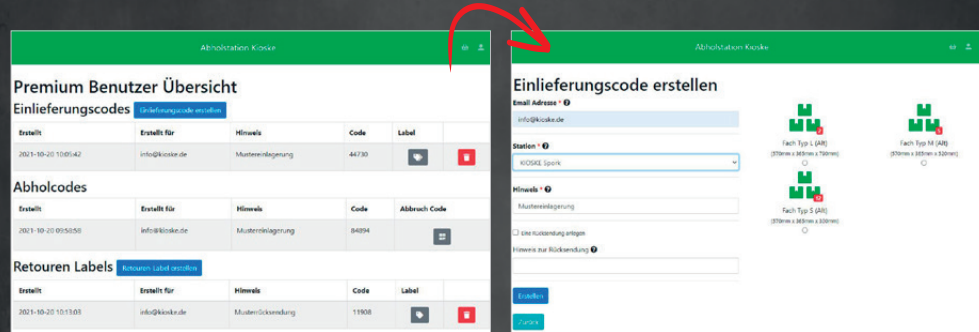

Function Description Software

- plan storage / handover and returns online (24/7 handover of goods)
- scan the QR-code thus generated at the pick-up station to open the reserved compartment
- automatic e-mail notification of compartment closure to the recipient
- determine max. storage period
- automated reminder or cancellation e-mail to customers / operators
- alternative input of the code on the 14" touch screen
- enables contactless handover